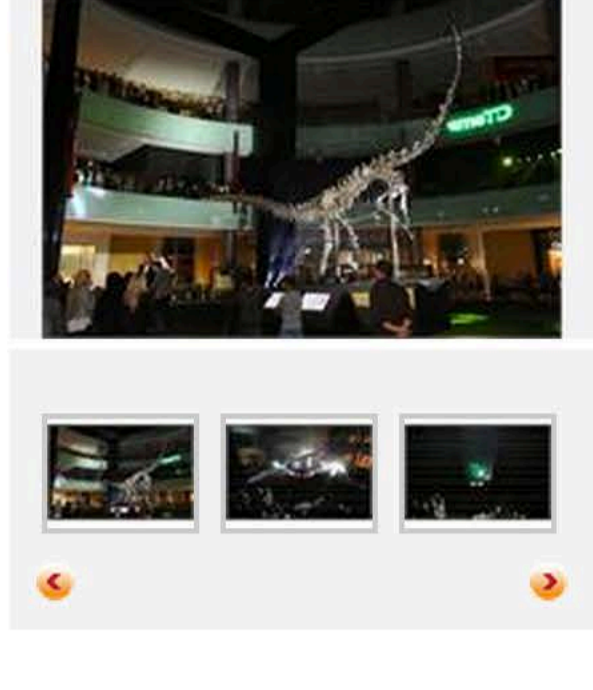

Real & Unique
Almost all bones of the dinosaur were found intact at the excavation site. Its tail bones were found broken, either ferociously bitten by a prey, or through trauma from a tail fight.
No comparable exhibit, with nearly all bones completing the skeleton, exists elsewhere.
Yes, the dinosaur before you is as real as it gets and complete.

The skeleton is **80 ft (24.4 metres) long** and **25 ft (7.6 metre) high** a sprightly young adult.

The Transport
The dinosaur exhibit was air-freighted from the US to its new home, The Dubai Mall.

This one-metre bone on display is real and from the skeleton of the dinosaur.
Want to know more?
Talk to our team on the floor.

Need More Information?
Call : 800-DUBAI-MALL (800 38224 6255)

Find it now!
[Click Here](#)

[View full list](#)

Media Gallery

Latest Offers

Zwilling J.A. Henckels 50% sale
Date: 13 Jul 2014 - 31 Aug 2014

Save from 30% to 50% off on selected items at Zwilling...

Fancy Diamond Ring at Dhamani 1969
Date: 14 Aug 2014 - 14 Sep 2014

Dazzling fancy colored diamond ring collection in whi...

[View All Offers](#)

[Find Us Now](#) [View Location Map](#)

[Click Here to Fill The Dubai Mall Magazine Survey](#) | [Click Here to Subscribe to The Dubai Mall e-Magazine](#)